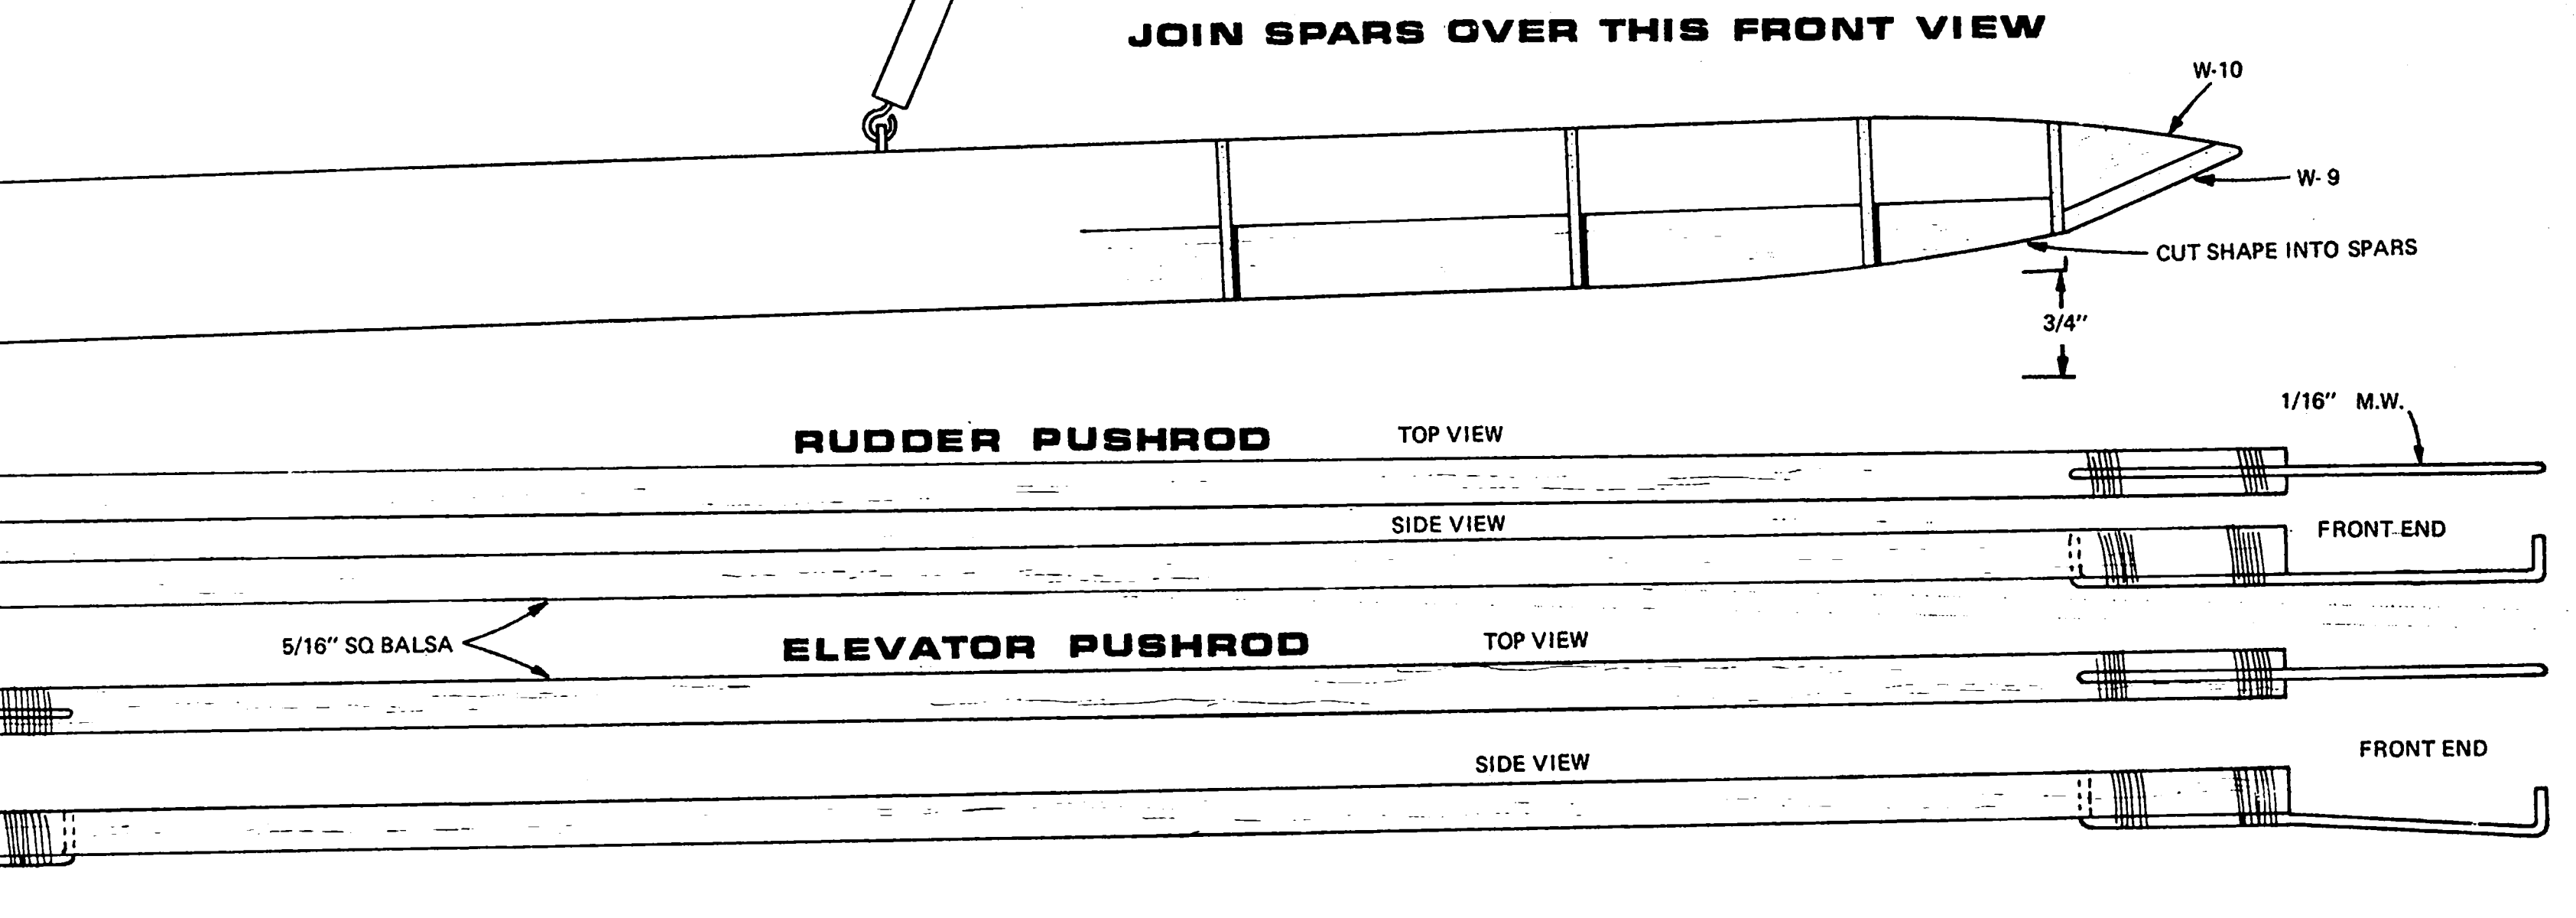

SEE FLYING INSTRUCTIONS FOR RANGE OF MOVEMENT ON CONTROL SURFACES

RADIO SCALE OR STANDOFF

WACO YMF-3

Golden Age Biplane

SCALE 2" = 1" (1/6 FULL SIZE)

DESIGN-JOE HANCOCK PLANS-DAVE PLATT WING SPAN 60" SHEET 2 of 4

CHOICE OF L.G. TYPE

DELUXE CONFIGURATION
FULLY SCALE L.G. SET UP FOR OPERATION FROM GOOD SURFACES SHOWING OPTIONAL PANTS ETC.

UTILITY CONFIGURATION
SIMPLE L.G. SETUP FOR POOR-SURFACE OPERATION
(REAL AIRCRAFT FREQUENTLY OPERATED WITH PANTS REMOVED)