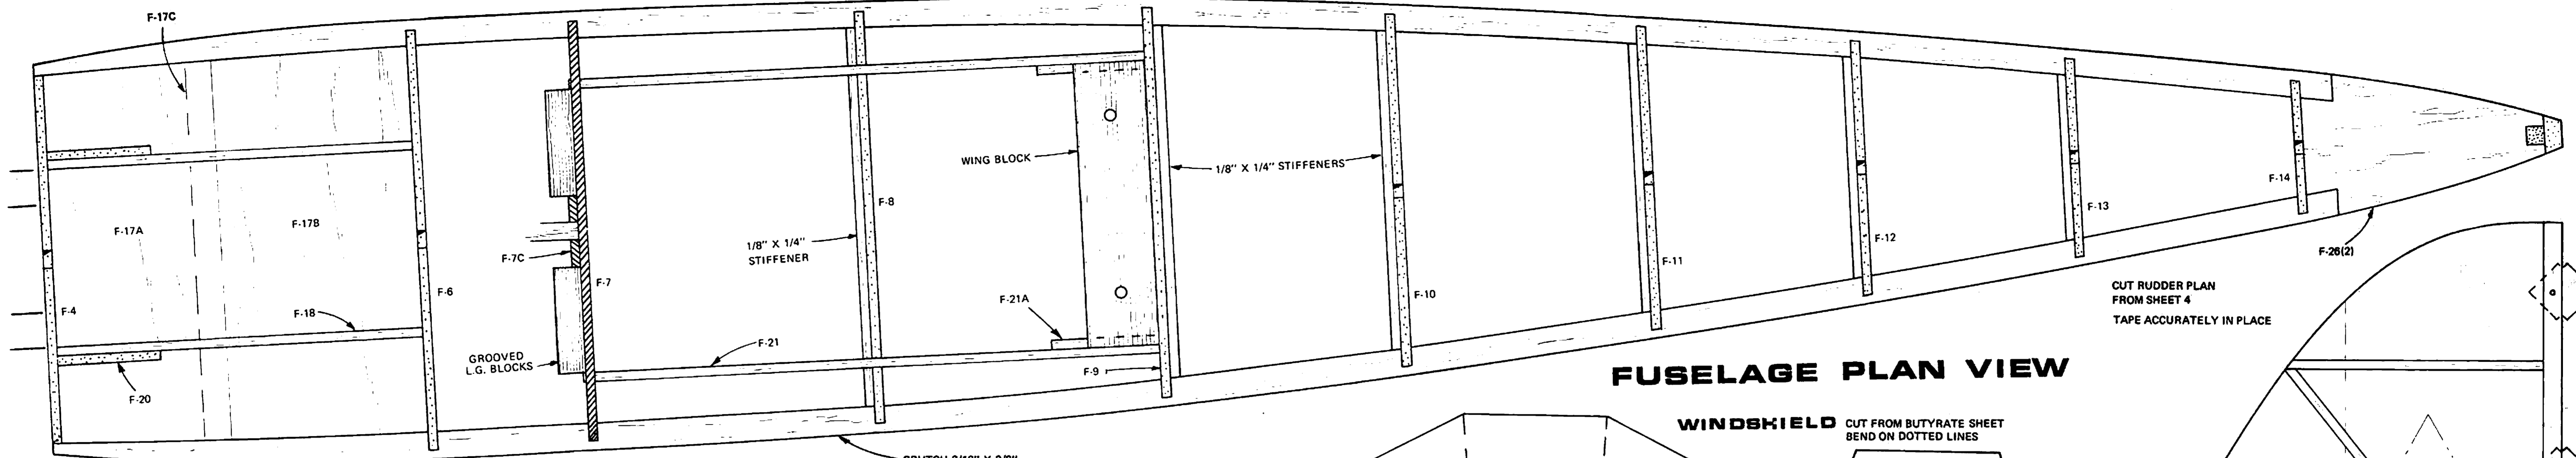

SEE FLYING INSTRUCTIONS FOR RANGE OF MOVEMENT ON CONTROL SURFACES

RADIO SCALE OR STANDOFF

WACO YMF-3

Golden Age Biplane

SCALE 2" = 1" (1/6 FULL SIZE)

DESIGN-JOE HANCOCK PLANS-DAVE PLATT WING SPAN 60" SHEET 2 of 4

CHOICE OF L.G. TYPE

DELUXE CONFIGURATION
FULLY SCALE L.G. SET UP FOR OPERATION FROM GOOD SURFACES SHOWING OPTIONAL PANTS ETC.

UTILITY CONFIGURATION
SIMPLE L.G. SETUP FOR POOR-SURFACE OPERATION
(REAL AIRCRAFT FREQUENTLY OPERATED WITH PANTS REMOVED)