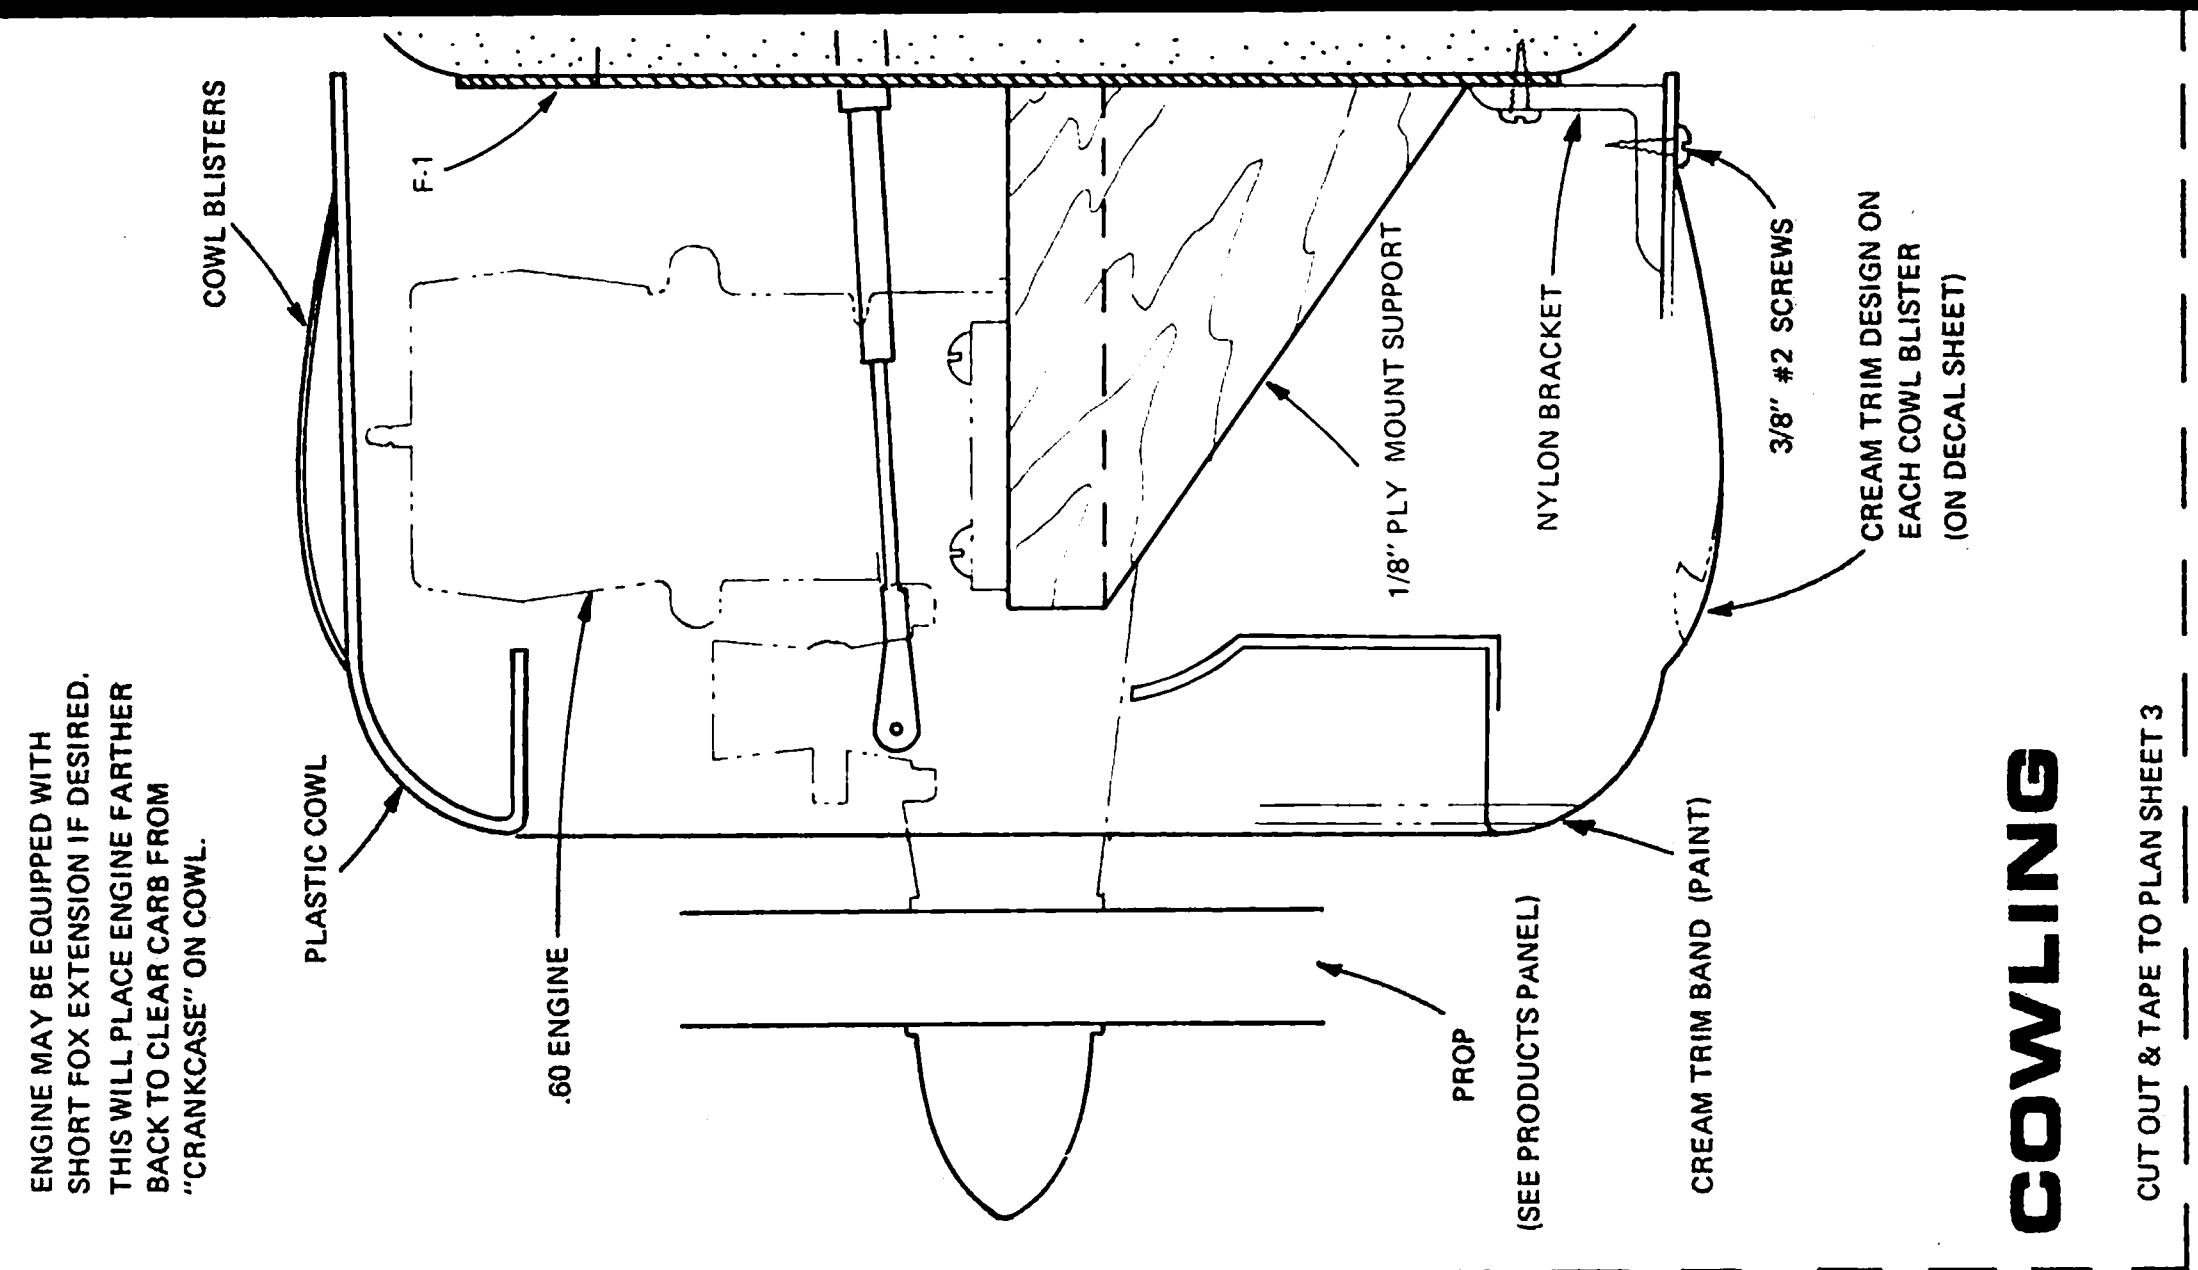

SEE FLYING INSTRUCTIONS FOR RANGE OF MOVEMENT ON CONTROL SURFACES

RADIO SCALE OR STANDOFF

WACO YMF-3

Golden Age Biplane

SCALE 2" = 1" (1/6 FULL SIZE)

DESIGN-JOE HANCOCK PLANS-DAVE PLATT WING SPAN 60" SHEET 2 of 4

CHOICE OF L.G. TYPE

DELUXE CONFIGURATION
FULLY SCALE L.G. SET UP FOR OPERATION FROM GOOD SURFACES SHOWING OPTIONAL PANTS ETC.

UTILITY CONFIGURATION
SIMPLE L.G. SETUP FOR POOR-SURFACE OPERATION
(REAL AIRCRAFT FREQUENTLY OPERATED WITH PANTS REMOVED)

RADIO SCALE OR STANDOFF

WACO YMF-3
Golden Age Biplane

SCALE 2" = 1' (1/6 FULL SIZE)
DESIGN-JOE HANCOCK PLANS-DAVE PLATT WING SPAN 60" SHEET 4 of 4