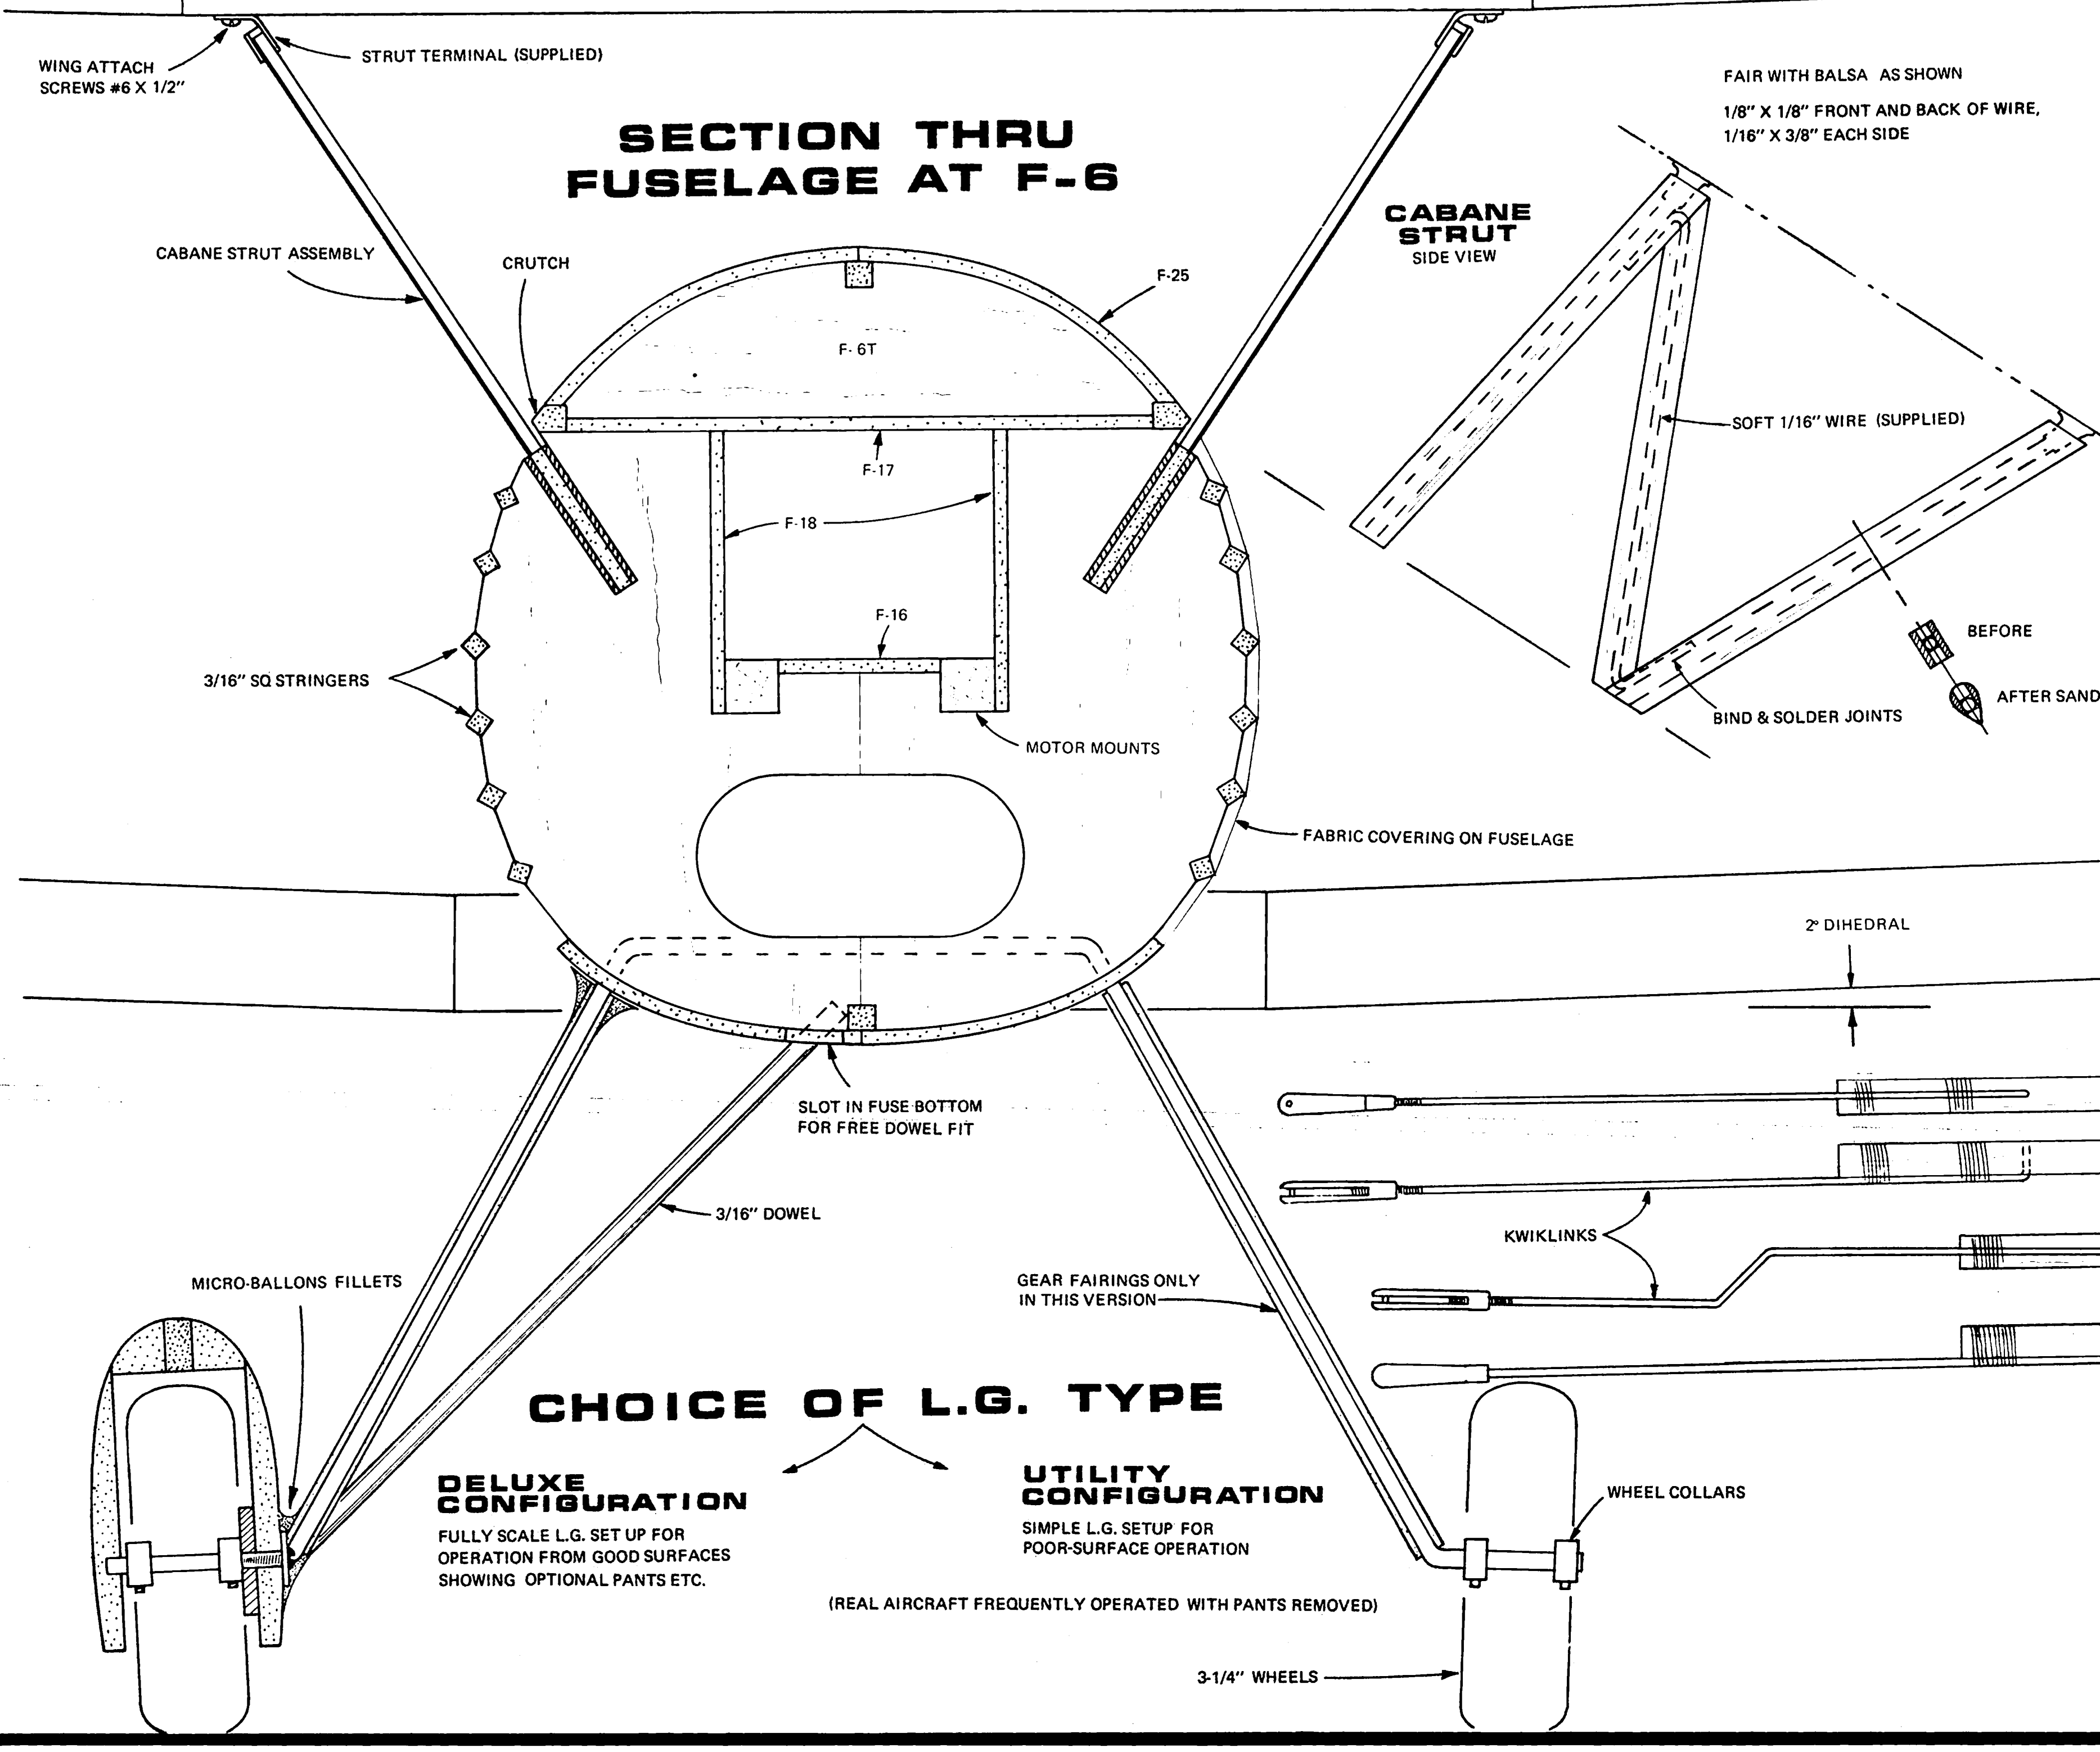

SEE FLYING INSTRUCTIONS FOR RANGE OF MOVEMENT ON CONTROL SURFACES

RADIO SCALE OR STANDOFF

WACO YMF-3

Golden Age Biplane

SCALE 2" = 1" (1/6 FULL SIZE)

DESIGN-JOE HANCOCK PLANS-DAVE PLATT WING SPAN 60" SHEET 2 of 4

CHOICE OF L.G. TYPE

DELUXE CONFIGURATION
FULLY SCALE L.G. SET UP FOR OPERATION FROM GOOD SURFACES SHOWING OPTIONAL PANTS ETC.

UTILITY CONFIGURATION
SIMPLE L.G. SETUP FOR POOR-SURFACE OPERATION
(REAL AIRCRAFT FREQUENTLY OPERATED WITH PANTS REMOVED)

RADIO SCALE OR STANDOFF

WACO YMF-3
Golden Age Biplane

SCALE 2" = 1' (1/6 FULL SIZE)
DESIGN-JOE HANCOCK PLANS-DAVE PLATT WING SPAN 60" SHEET 4 of 4