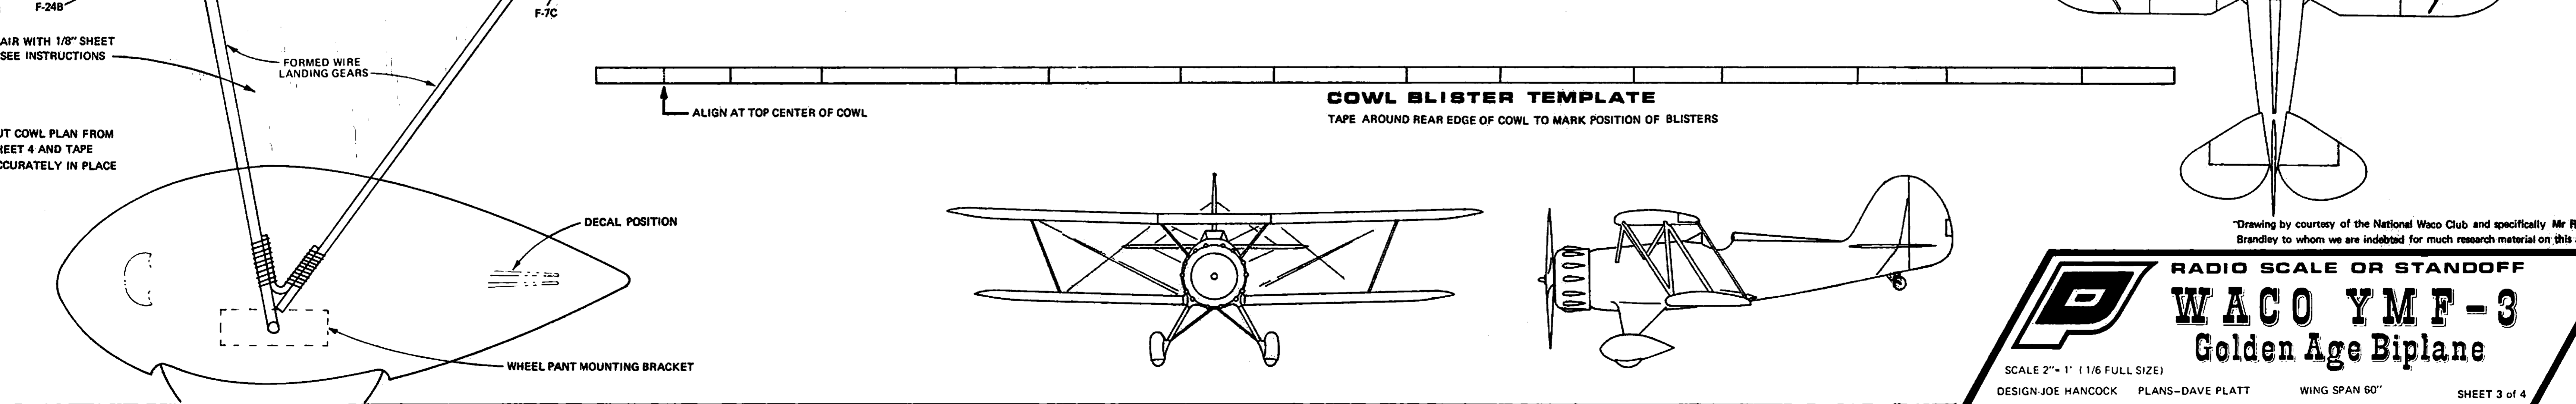

SEE FLYING INSTRUCTIONS FOR RANGE OF MOVEMENT ON CONTROL SURFACES

RADIO SCALE OR STANDOFF

WACO YMF-3

Golden Age Biplane

SCALE 2" = 1" (1/6 FULL SIZE)

DESIGN-JOE HANCOCK PLANS-DAVE PLATT WING SPAN 60" SHEET 2 of 4

CHOICE OF L.G. TYPE

DELUXE CONFIGURATION
FULLY SCALE L.G. SET UP FOR OPERATION FROM GOOD SURFACES SHOWING OPTIONAL PANTS ETC.

UTILITY CONFIGURATION
SIMPLE L.G. SETUP FOR POOR-SURFACE OPERATION
(REAL AIRCRAFT FREQUENTLY OPERATED WITH PANTS REMOVED)

RADIO SCALE OR STANDOFF

WACO YMF-3
Golden Age Biplane

SCALE 2" = 1' (1/6 FULL SIZE)
DESIGN-JOE HANCOCK PLANS-DAVE PLATT WING SPAN 60" SHEET 4 of 4