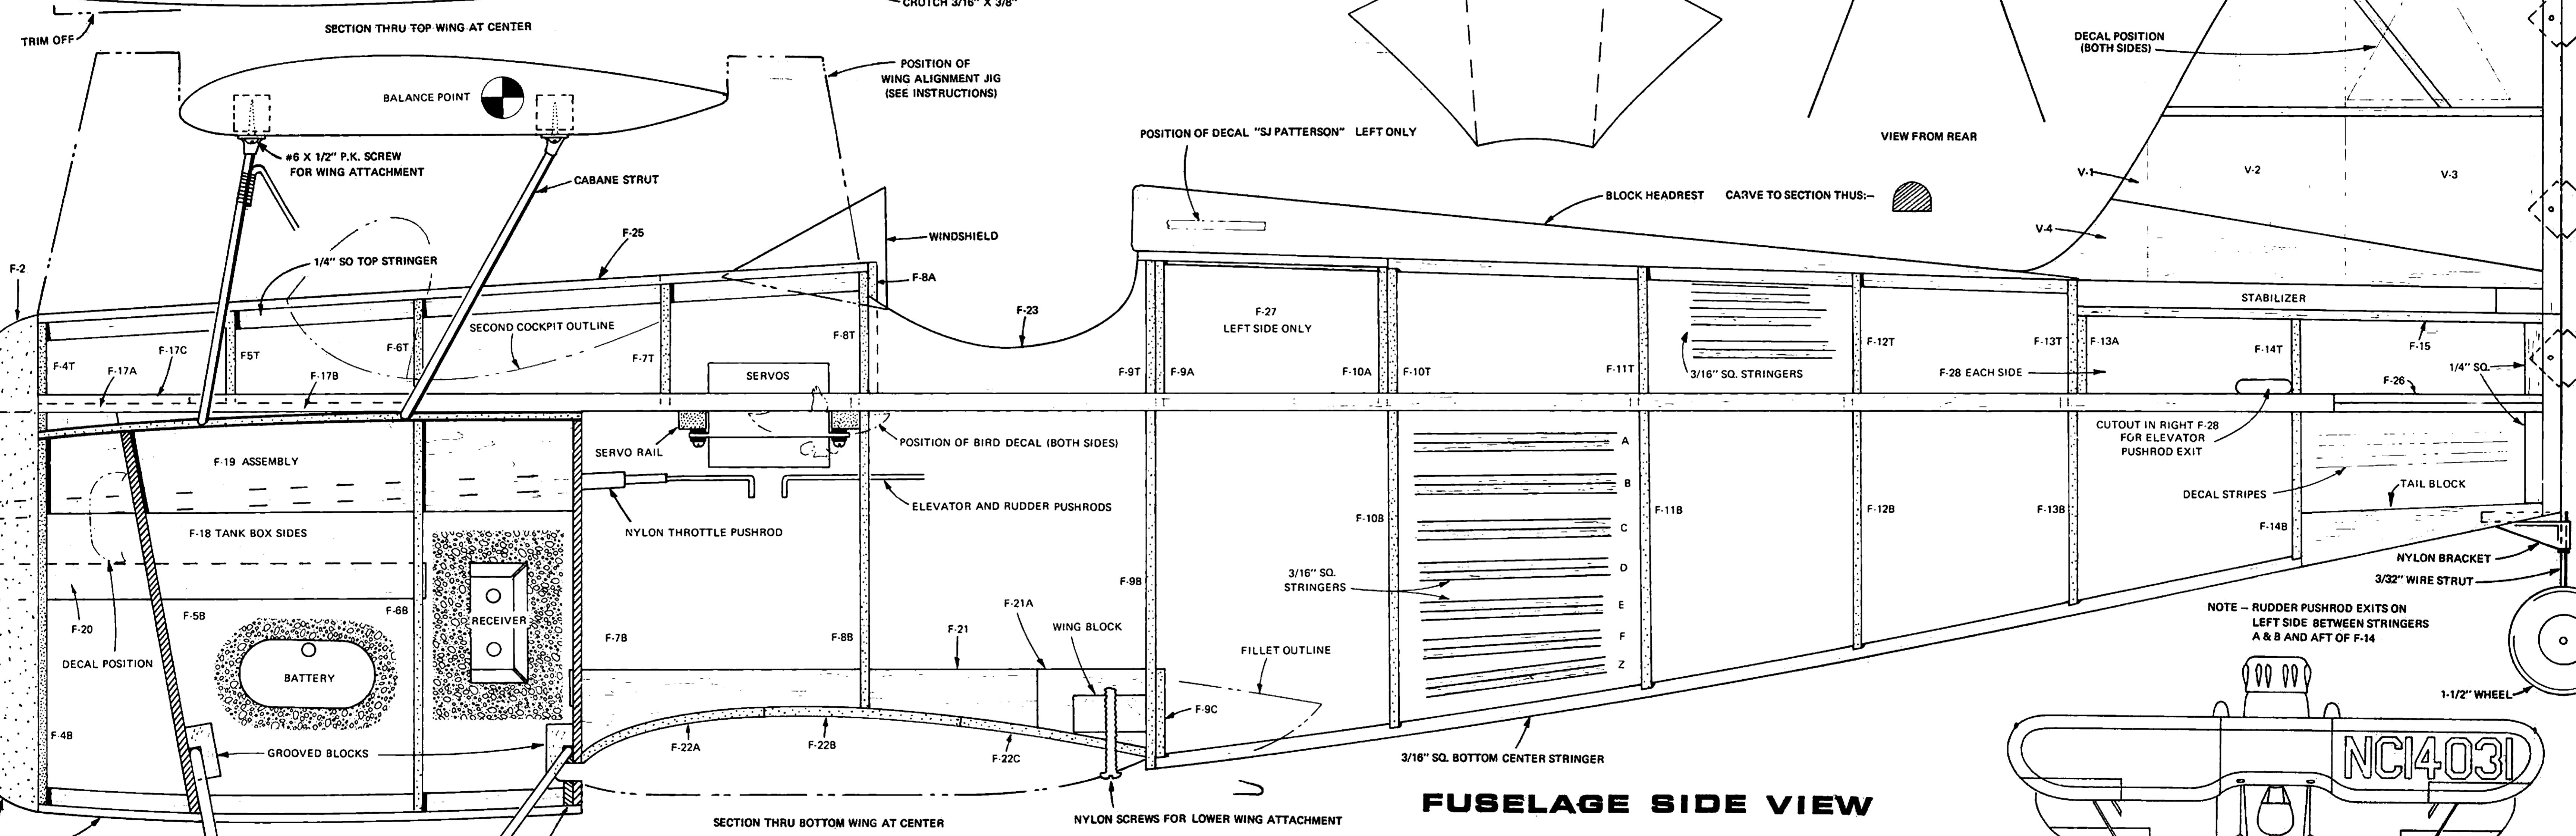

SEE FLYING INSTRUCTIONS FOR RANGE OF MOVEMENT ON CONTROL SURFACES

RADIO SCALE OR STANDOFF

WACO YMF-3

Golden Age Biplane

SCALE 2" = 1" (1/6 FULL SIZE)

DESIGN-JOE HANCOCK PLANS-DAVE PLATT WING SPAN 60" SHEET 2 of 4

CHOICE OF L.G. TYPE

DELUXE CONFIGURATION
FULLY SCALE L.G. SET UP FOR OPERATION FROM GOOD SURFACES SHOWING OPTIONAL PANTS ETC.

UTILITY CONFIGURATION
SIMPLE L.G. SETUP FOR POOR-SURFACE OPERATION
(REAL AIRCRAFT FREQUENTLY OPERATED WITH PANTS REMOVED)

RADIO SCALE OR STANDOFF

WACO YMF-3
Golden Age Biplane

SCALE 2" = 1' (1/6 FULL SIZE)
DESIGN-JOE HANCOCK PLANS-DAVE PLATT WING SPAN 60" SHEET 4 of 4