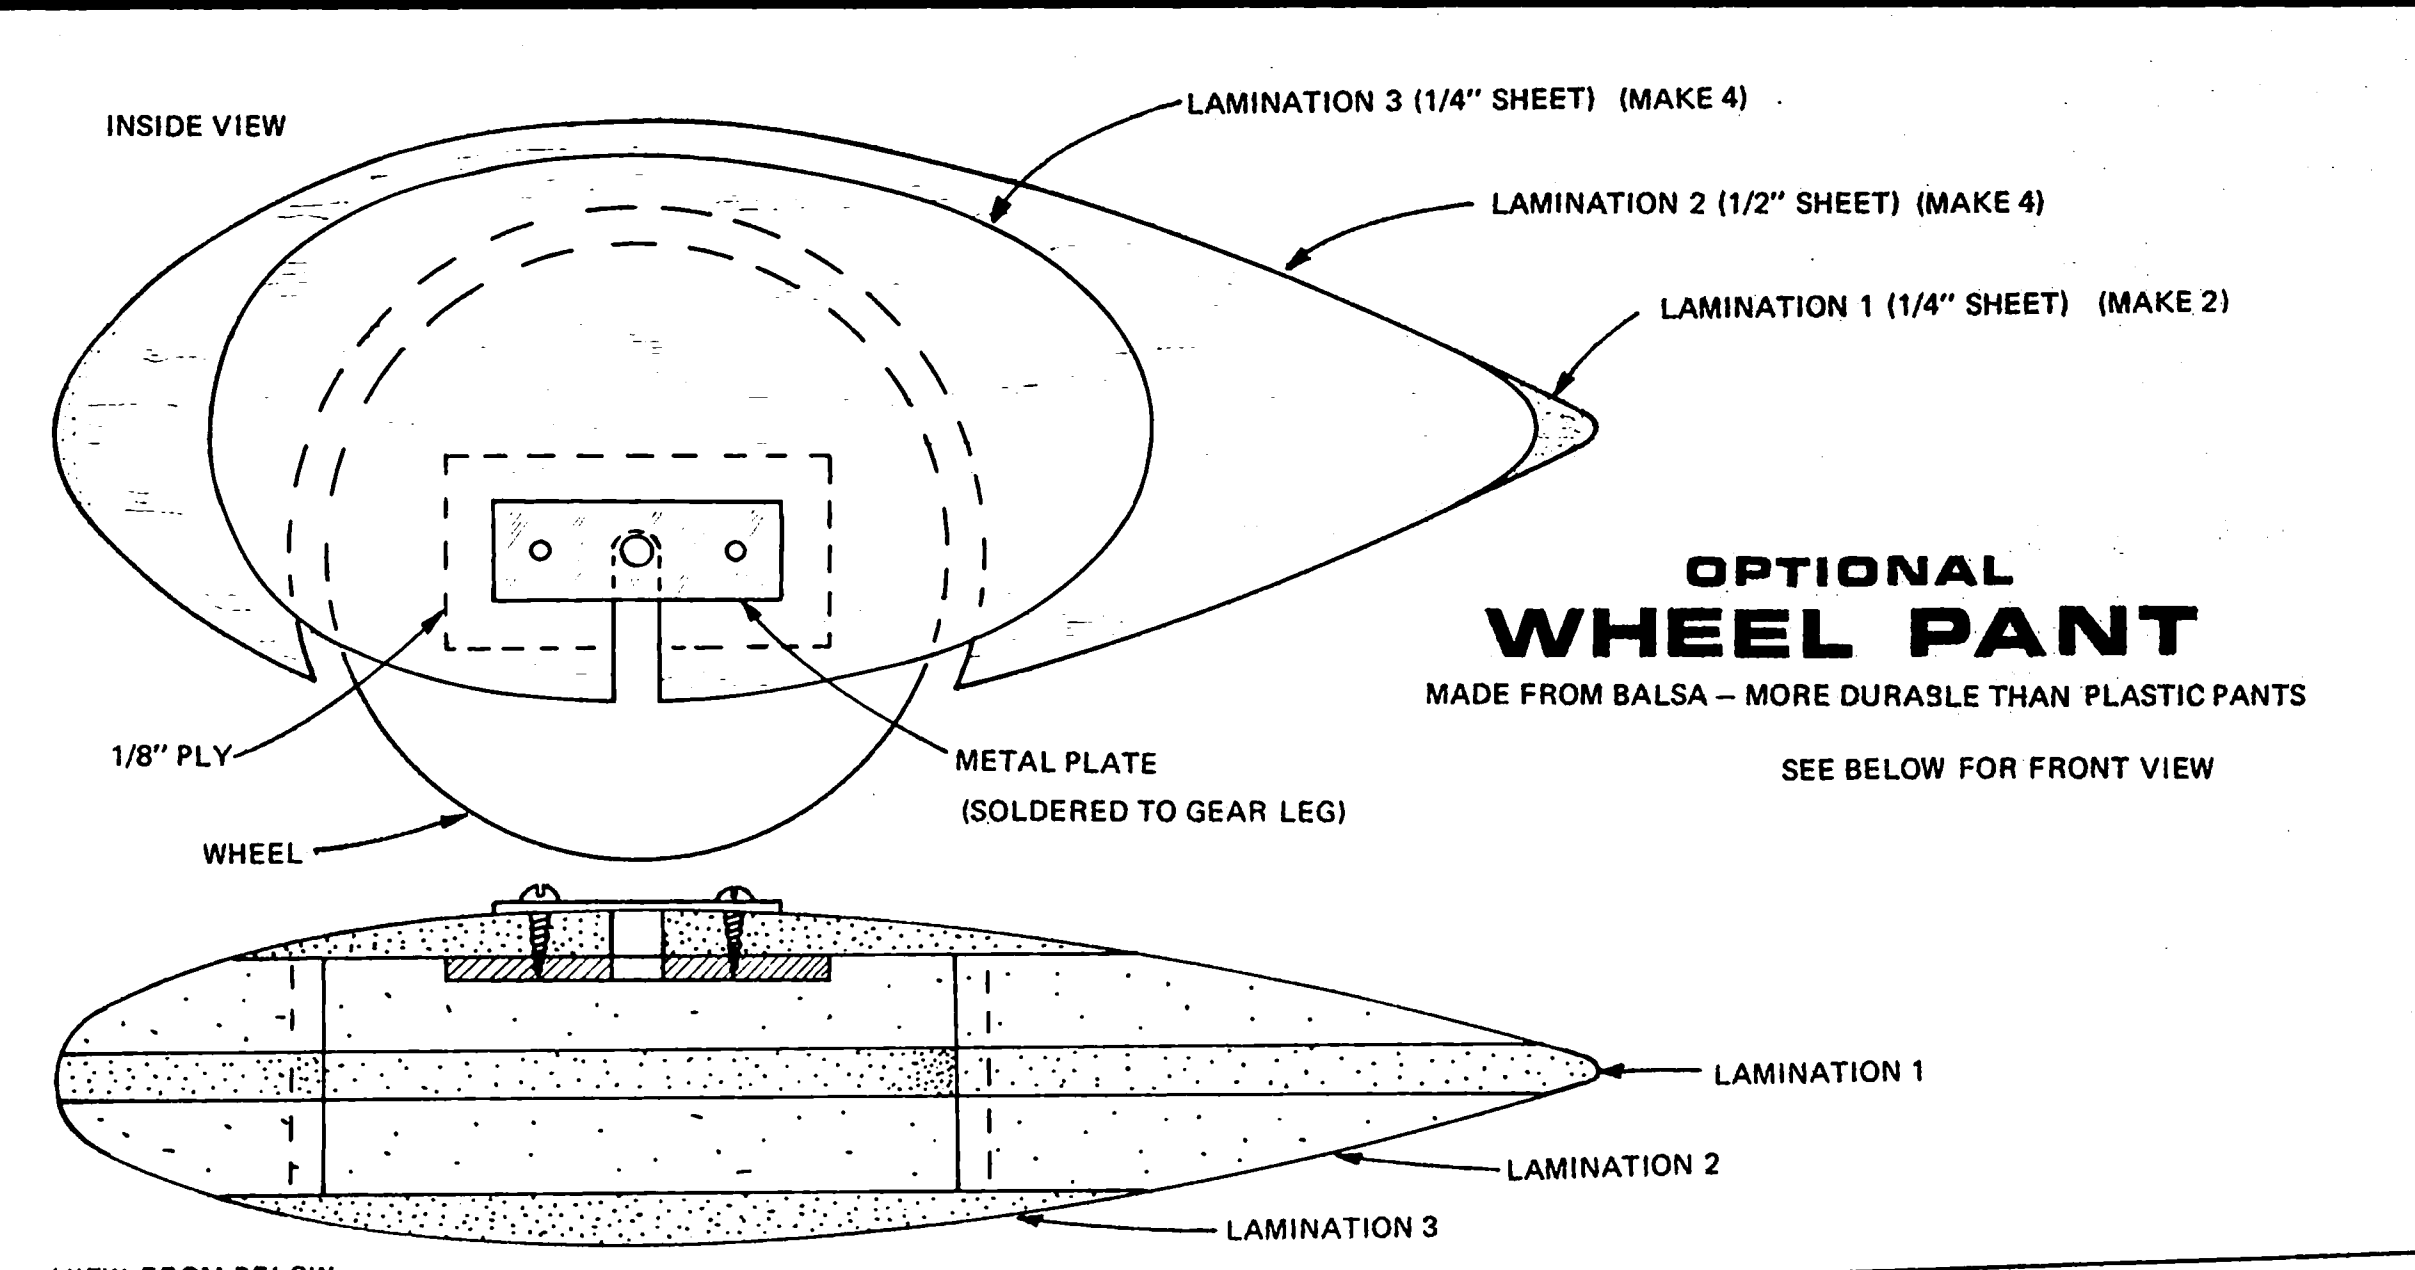

SEE FLYING INSTRUCTIONS FOR RANGE OF MOVEMENT ON CONTROL SURFACES

RADIO SCALE OR STANDOFF

WACO YMF-3

Golden Age Biplane

SCALE 2" = 1" (1/6 FULL SIZE)

DESIGN-JOE HANCOCK PLANS-DAVE PLATT WING SPAN 60" SHEET 2 of 4

CHOICE OF L.G. TYPE

DELUXE CONFIGURATION
FULLY SCALE L.G. SET UP FOR OPERATION FROM GOOD SURFACES SHOWING OPTIONAL PANTS ETC.

UTILITY CONFIGURATION
SIMPLE L.G. SETUP FOR POOR-SURFACE OPERATION
(REAL AIRCRAFT FREQUENTLY OPERATED WITH PANTS REMOVED)