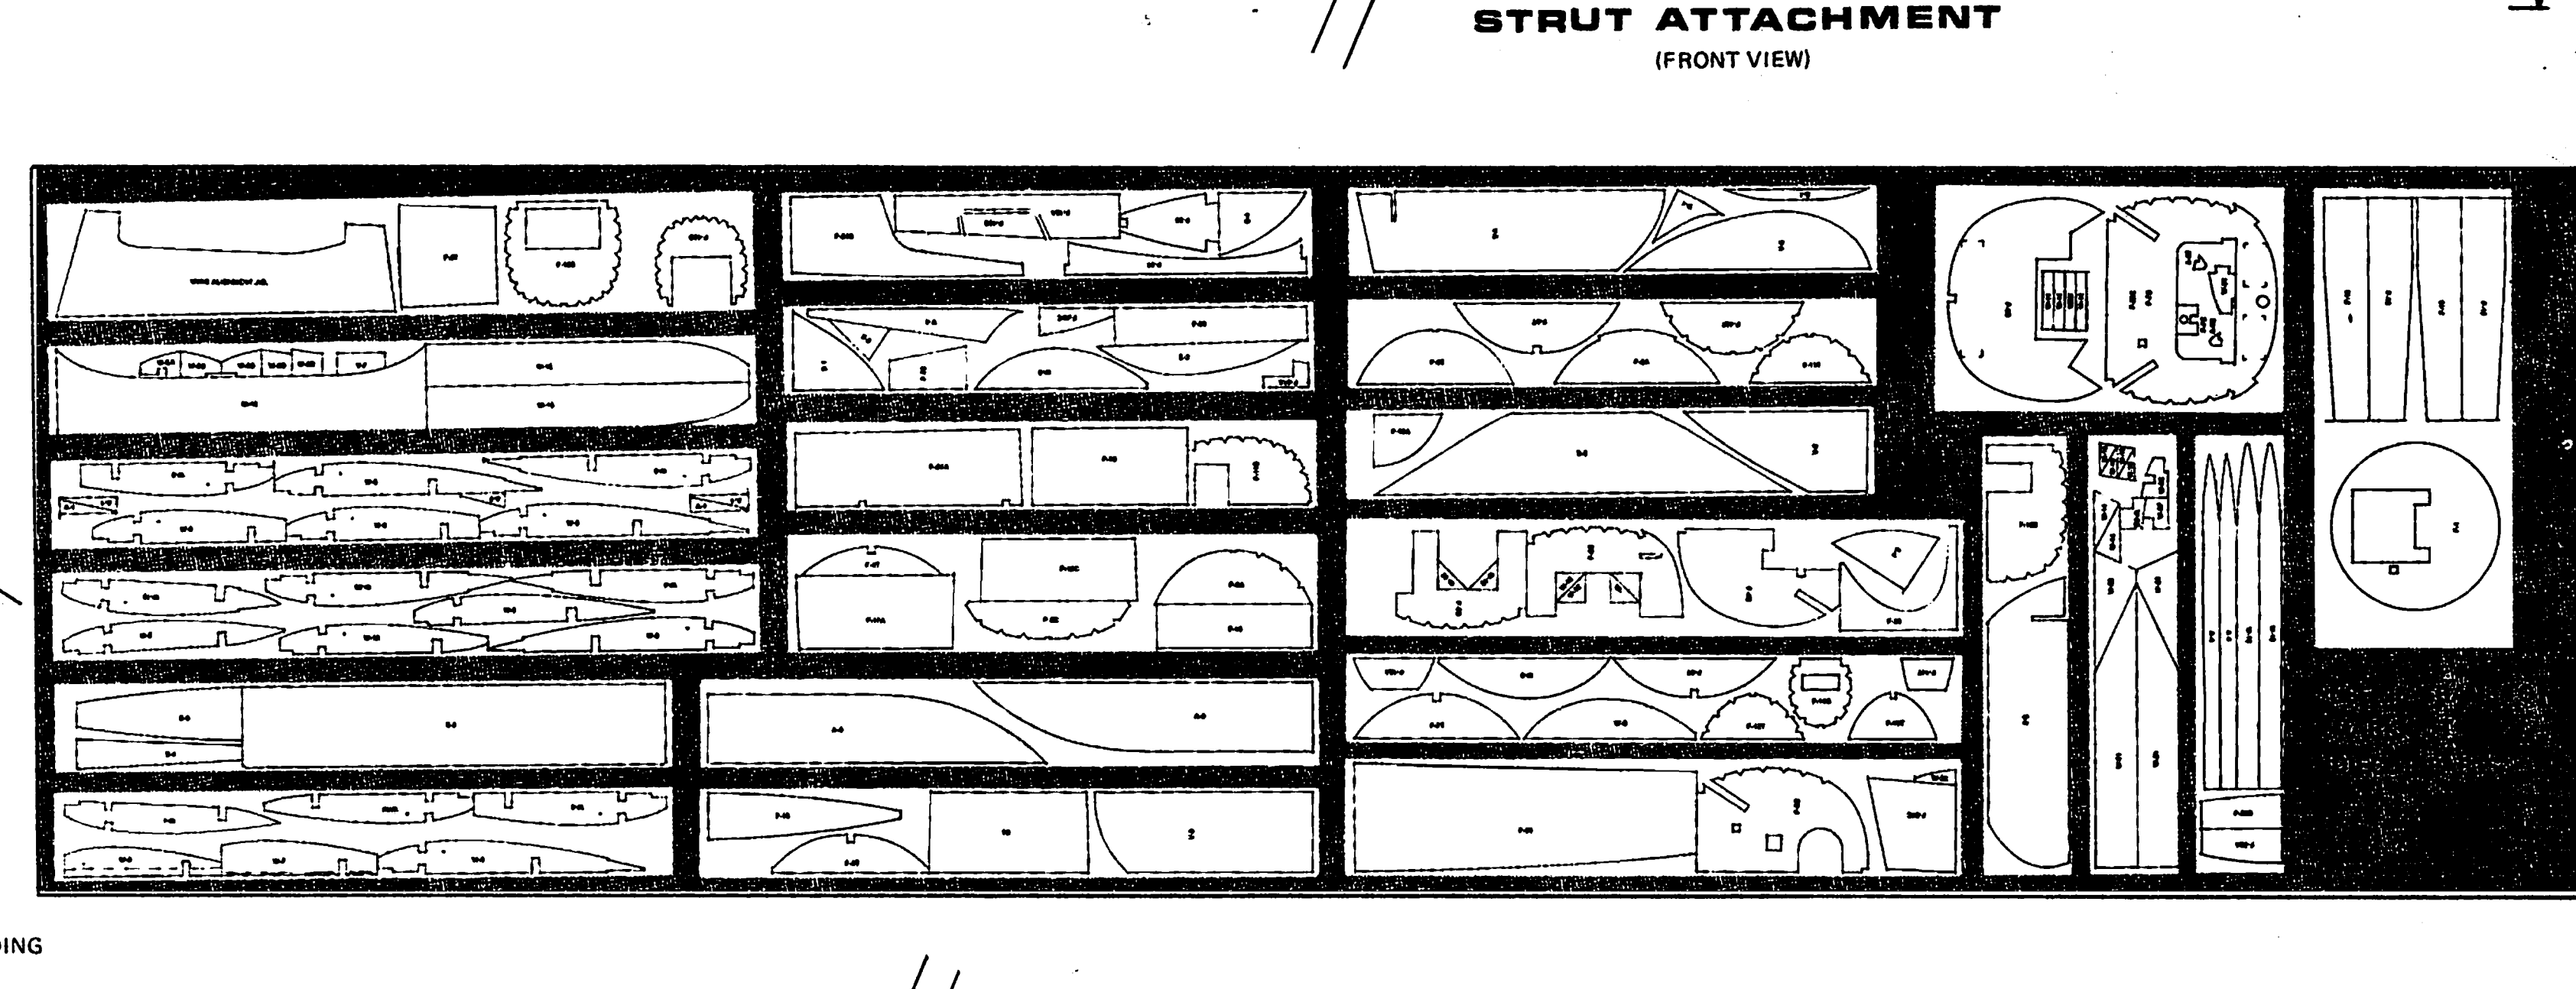

SEE FLYING INSTRUCTIONS FOR RANGE OF MOVEMENT ON CONTROL SURFACES

RADIO SCALE OR STANDOFF

WACO YMF-3

Golden Age Biplane

SCALE 2" = 1" (1/6 FULL SIZE)

DESIGN-JOE HANCOCK PLANS-DAVE PLATT WING SPAN 60" SHEET 2 of 4

CHOICE OF L.G. TYPE

DELUXE CONFIGURATION
FULLY SCALE L.G. SET UP FOR OPERATION FROM GOOD SURFACES SHOWING OPTIONAL PANTS ETC.

UTILITY CONFIGURATION
SIMPLE L.G. SETUP FOR POOR-SURFACE OPERATION
(REAL AIRCRAFT FREQUENTLY OPERATED WITH PANTS REMOVED)