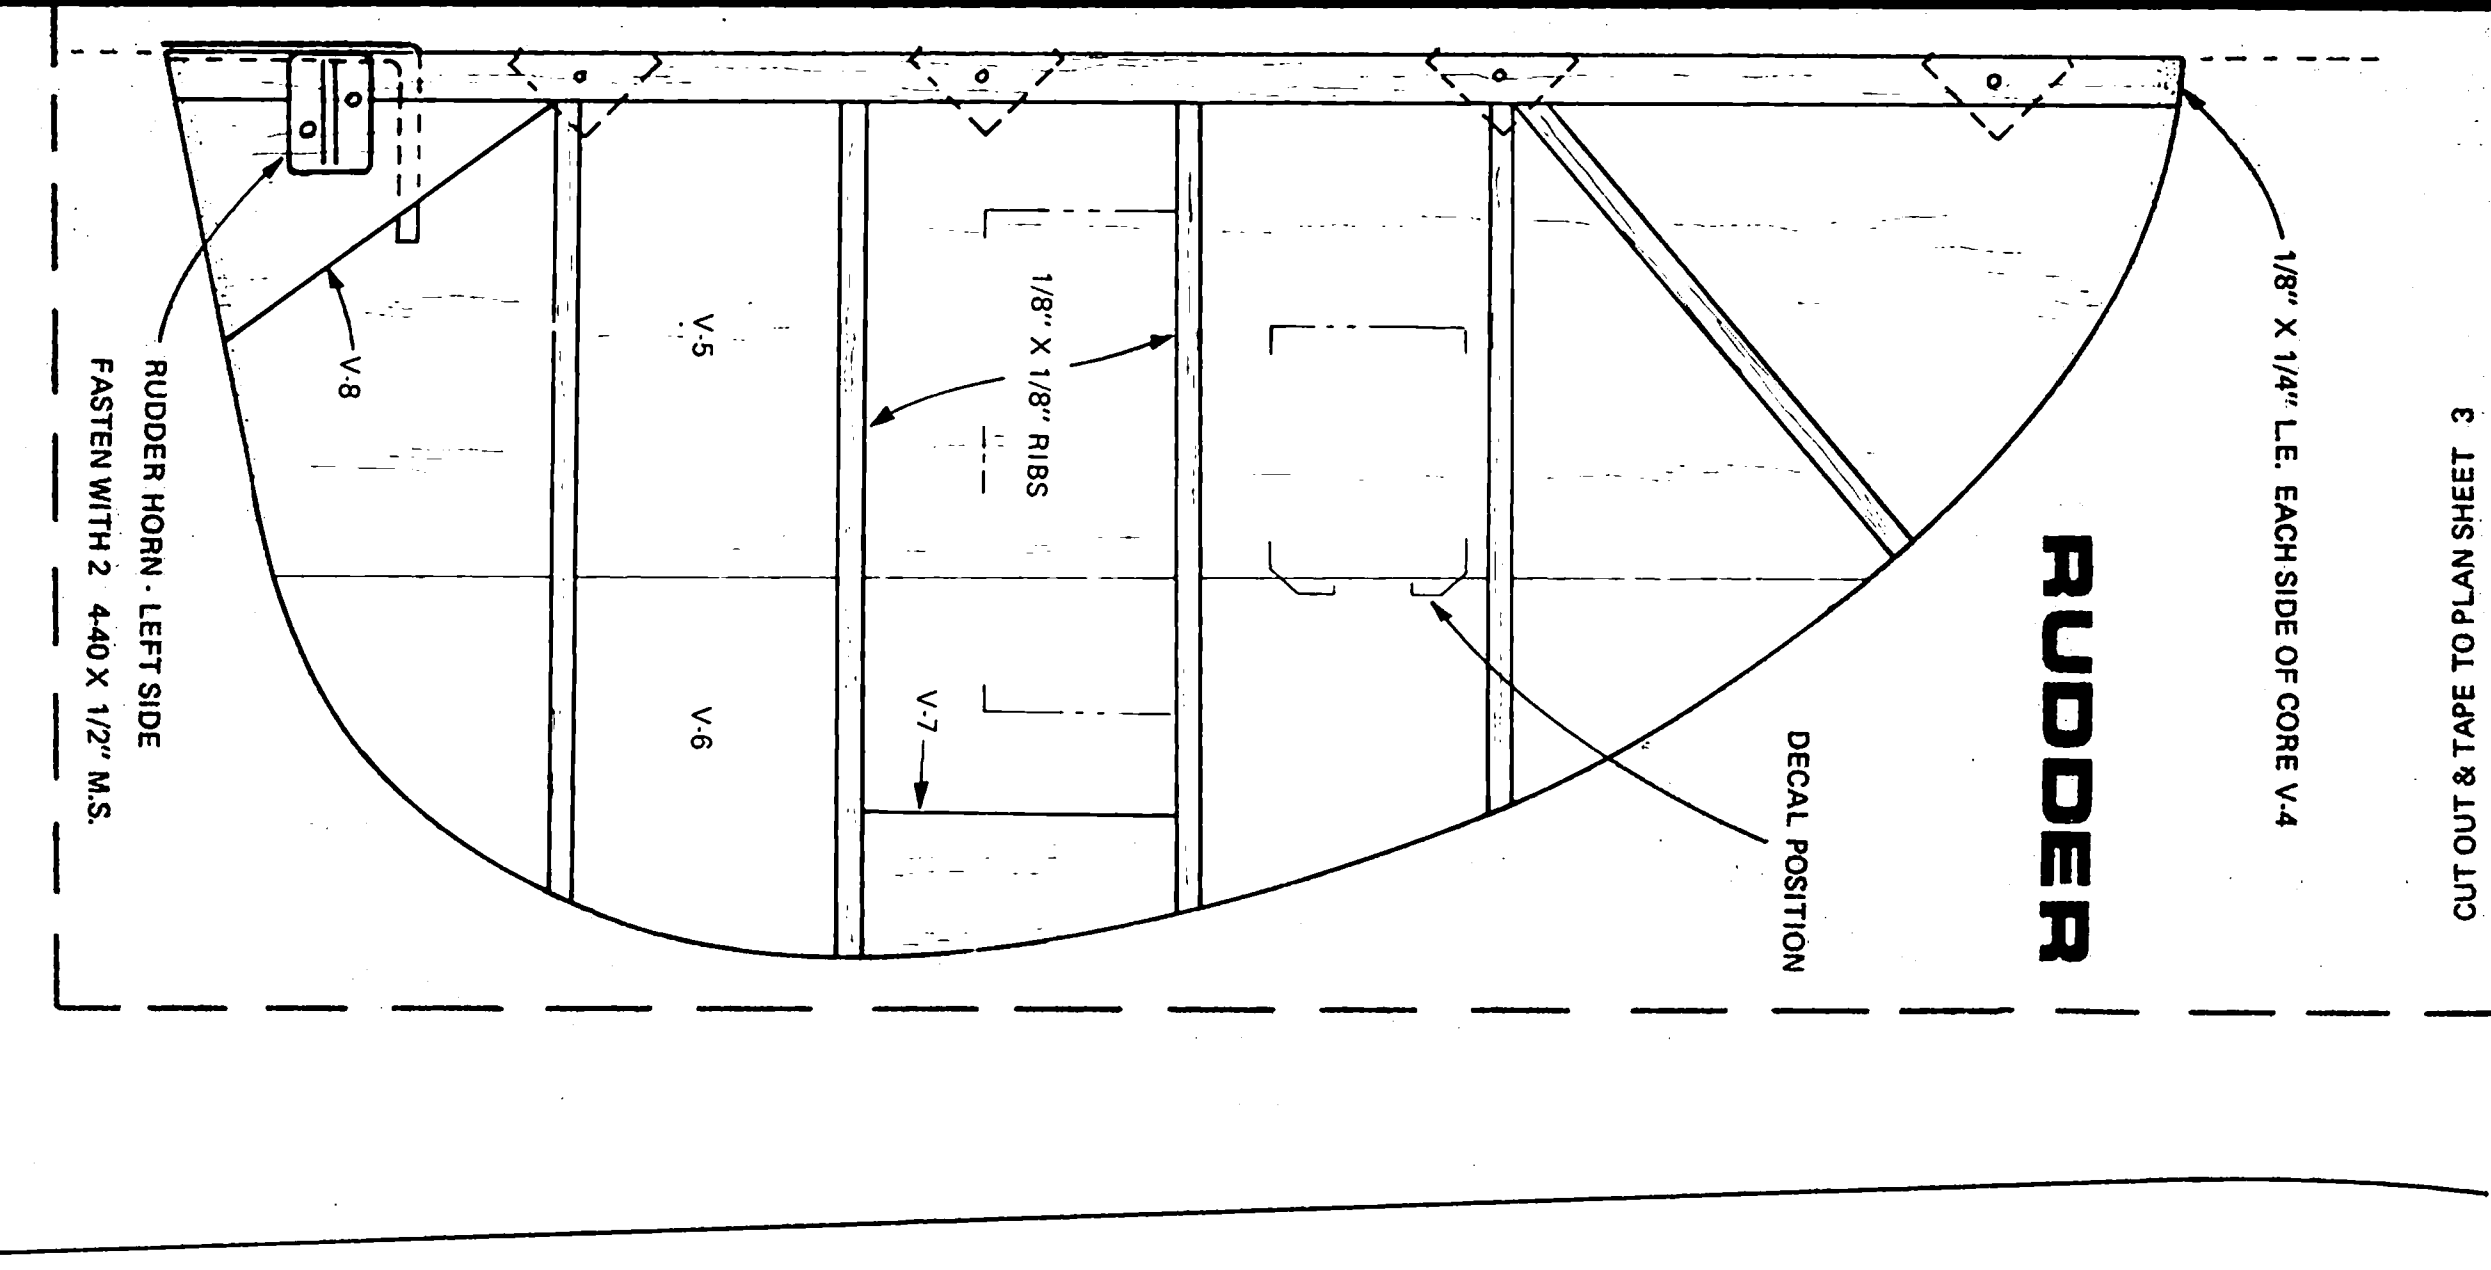

SEE FLYING INSTRUCTIONS FOR RANGE OF MOVEMENT ON CONTROL SURFACES

RADIO SCALE OR STANDOFF

WACO YMF-3

Golden Age Biplane

SCALE 2" = 1" (1/6 FULL SIZE)

DESIGN-JOE HANCOCK PLANS-DAVE PLATT WING SPAN 60" SHEET 2 of 4

RADIO SCALE OR STANDOFF

WACO YMF-3
Golden Age Biplane

SCALE 2" = 1' (1/6 FULL SIZE)
DESIGN-JOE HANCOCK PLANS-DAVE PLATT WING SPAN 60" SHEET 4 of 4