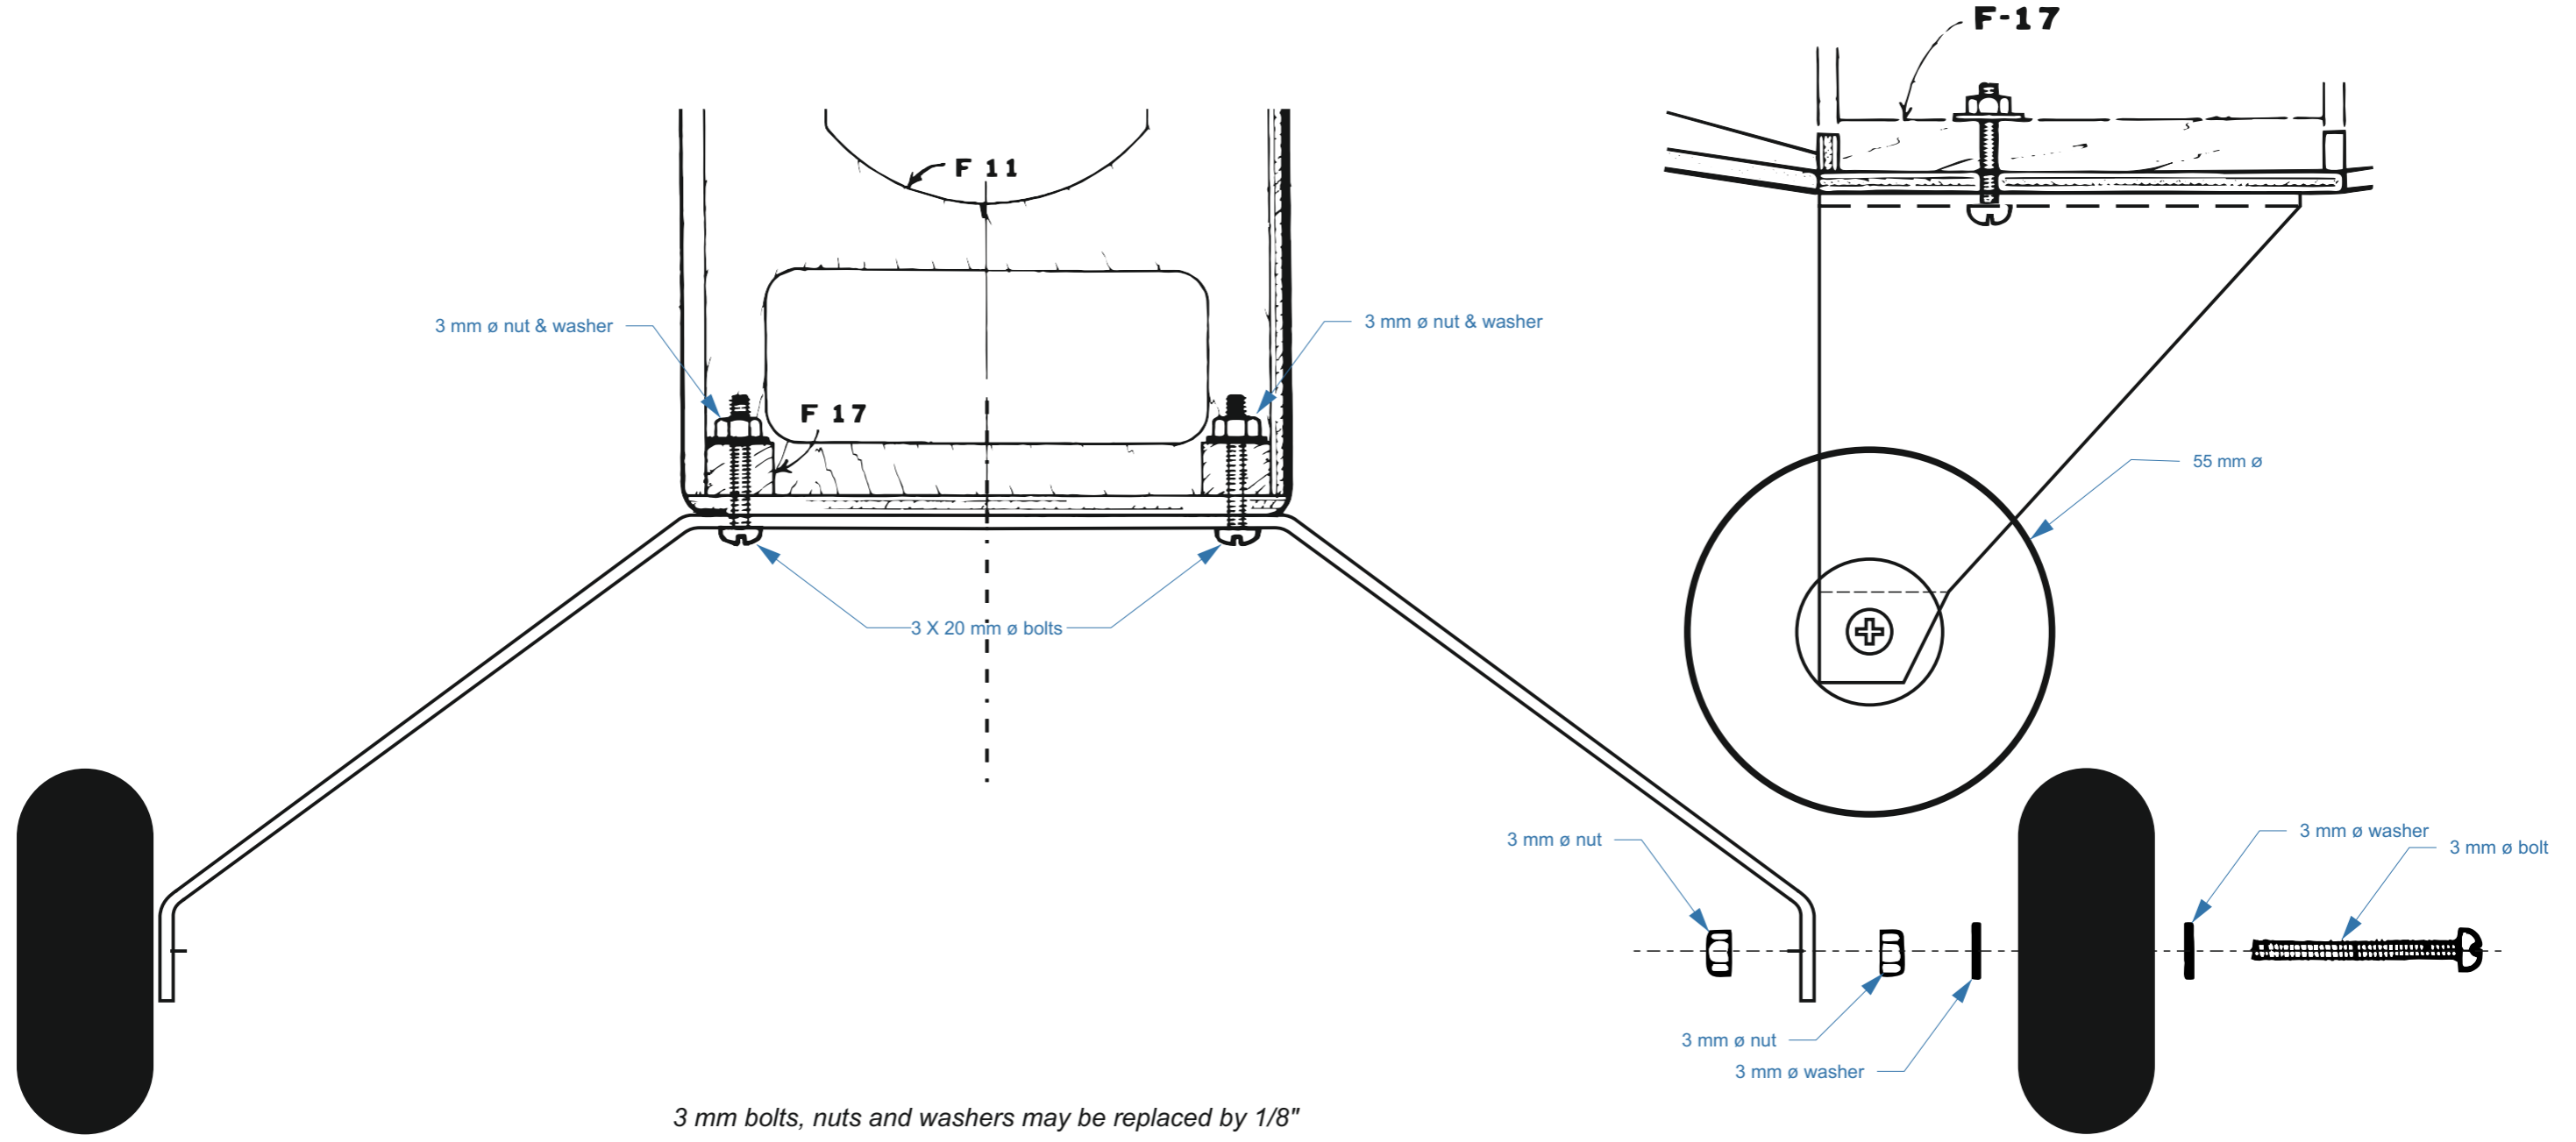

**PIPER QUICK BUILT SERIES
PIPER CUB J-3
MAIN LANDING GEAR**

3 mm bolts, nuts and washers may be replaced by 1/8"