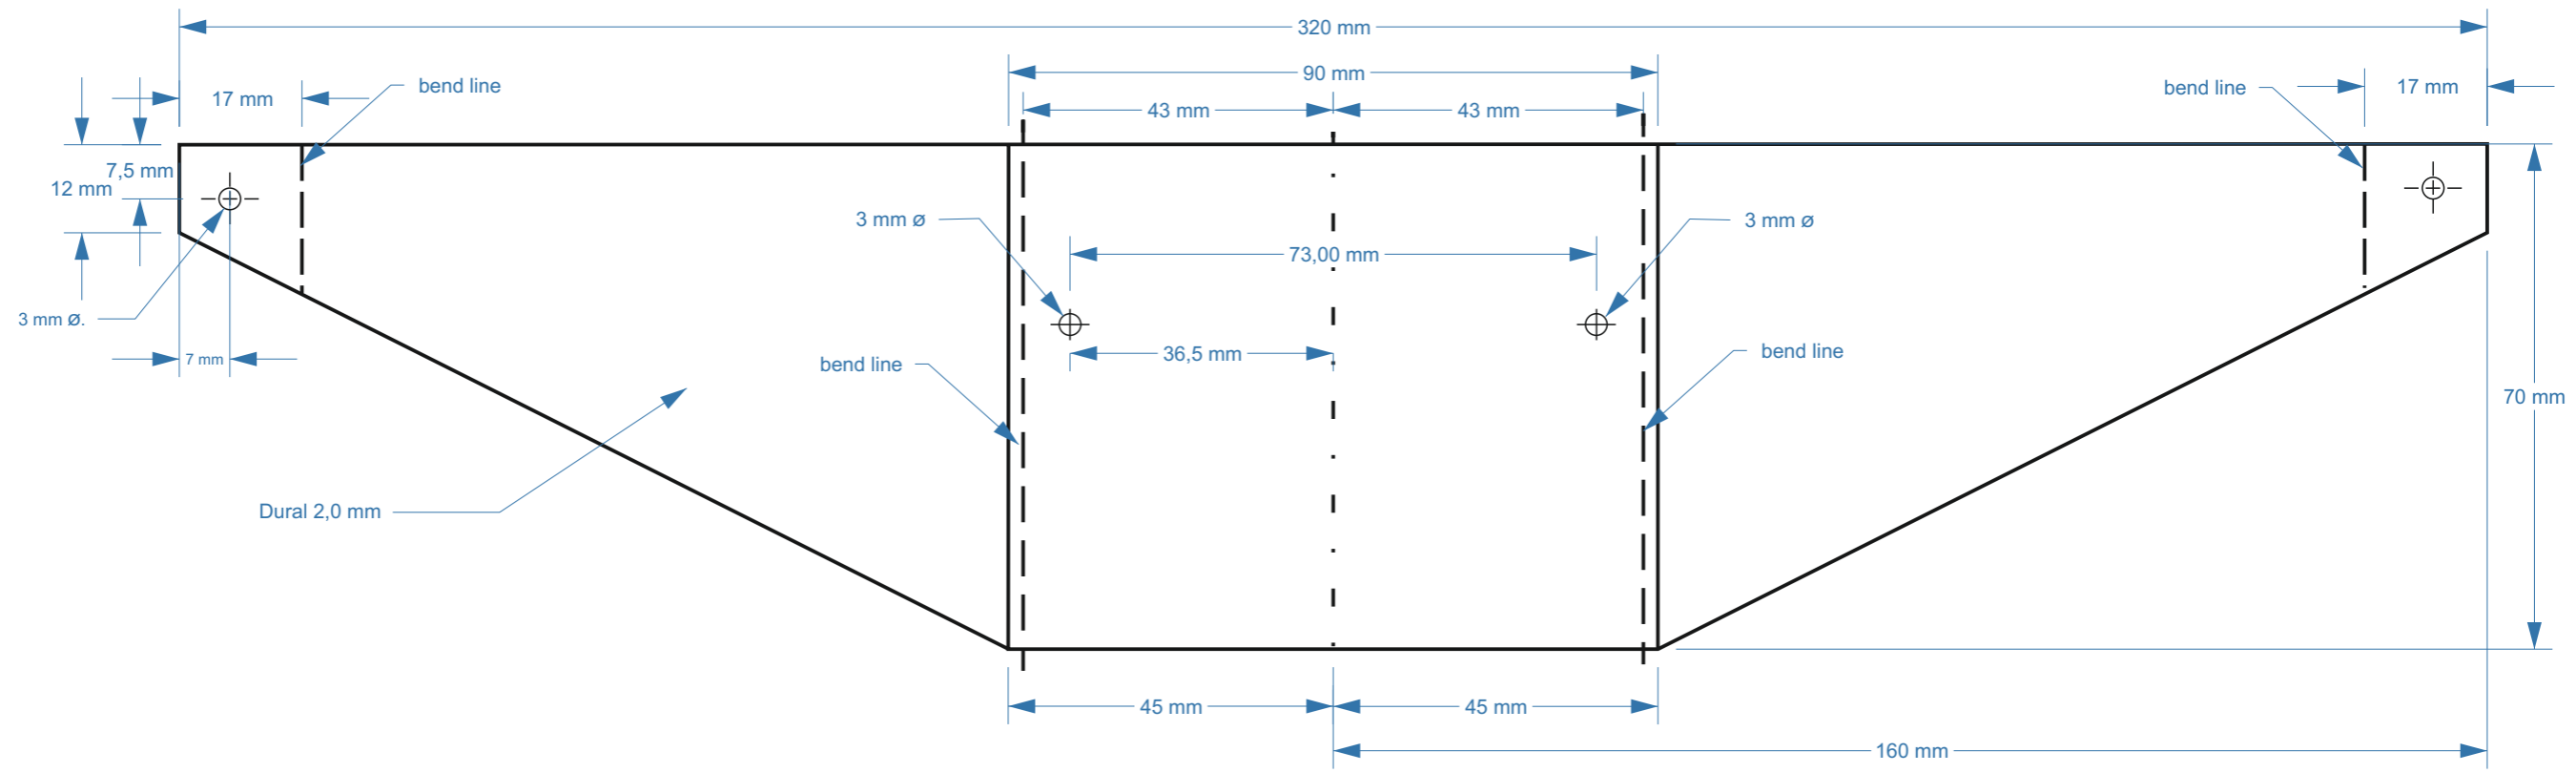

**PIPER QUICK BUILT SERIES
PIPER CUB J-3
MAIN LANDING GEAR**

3 mm bolts, nuts and washers may be replaced by 1/8"